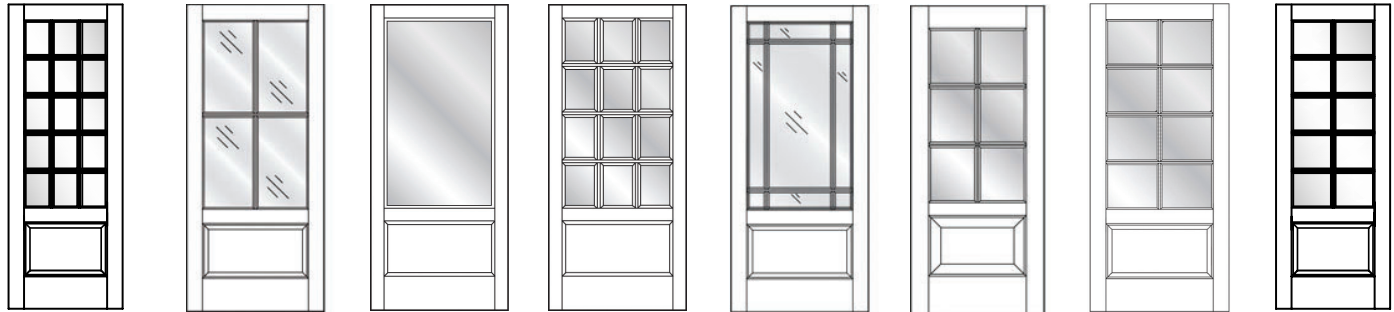

INTERIOR

SASH DOORS

SPECIFICATIONS

- 6'8", 7'0" and 8'0" heights
- 2'0" to 3'0" widths
- 1-3/8" and 1-3/4" thicknesses
- Square, Arch and Eyebrow Tops
- Single Glazed Glass

PANEL OPTIONS

1. **511**
   PON, RAD, KPN,
   PRM, OAK, MPL,
   POP, CHY, KAL
2. **512**
   PON, RAD, KPN,
   PRM, OAK, MPL,
   POP, CHY, KAL
3. **513**
   PON, RAD, KPN,
   PRM, OAK, MPL,
   POP, CHY, KAL
4. **514**
   PON, RAD, KPN,
   PRM, OAK, MPL,
   POP, CHY, KAL
5. **515**
   PON, RAD, KPN,
   PRM, OAK, MPL,
   POP, CHY, KAL
6. **516**
   PON, RAD, KPN,
   PRM, OAK, MPL,
   POP, CHY, KAL
7. **518**
   PON, RAD, KPN,
   PRM, OAK, MPL,
   POP, CHY, KAL
8. **519**
   PON, RAD, KPN,
   PRM, OAK, MPL,
   POP, CHY, KAL