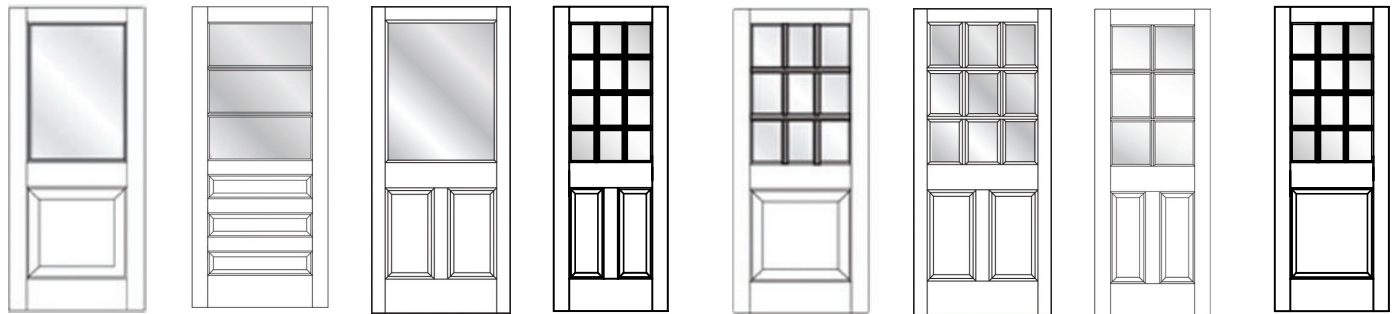

1. **551**
   PON, RAD, KPN,
   PRM, OAK, MPL,
   POP, CHY, KAL,
   FIR, MHG
2. **558**
   PON, RAD, KPN,
   PRM, FIR, MHG
3. **559**
   PON, RAD, KPN,
   PRM¹, OAK, MPL,
   POP, CHY, KAL,
   FIR, MHG
4. **560**
   PON, RAD, KPN,
   PRM¹, OAK,
   MPL, POP, CHY,
   KAL, FIR, MHG
5. **561**
   PON, RAD, KPN,
   PRM¹, OAK, MPL,
   POP, CHY, KAL,
   FIR, MHG
6. **562**
   PON, RAD, KPN,
   PRM¹, OAK, MPL,
   POP, CHY, KAL,
   FIR, MHG
7. **563**
   PON, RAD, KPN,
   PRM¹, FIR, MHG
8. **564**
   PON, RAD, KPN,
   PRM¹, FIR, MHG