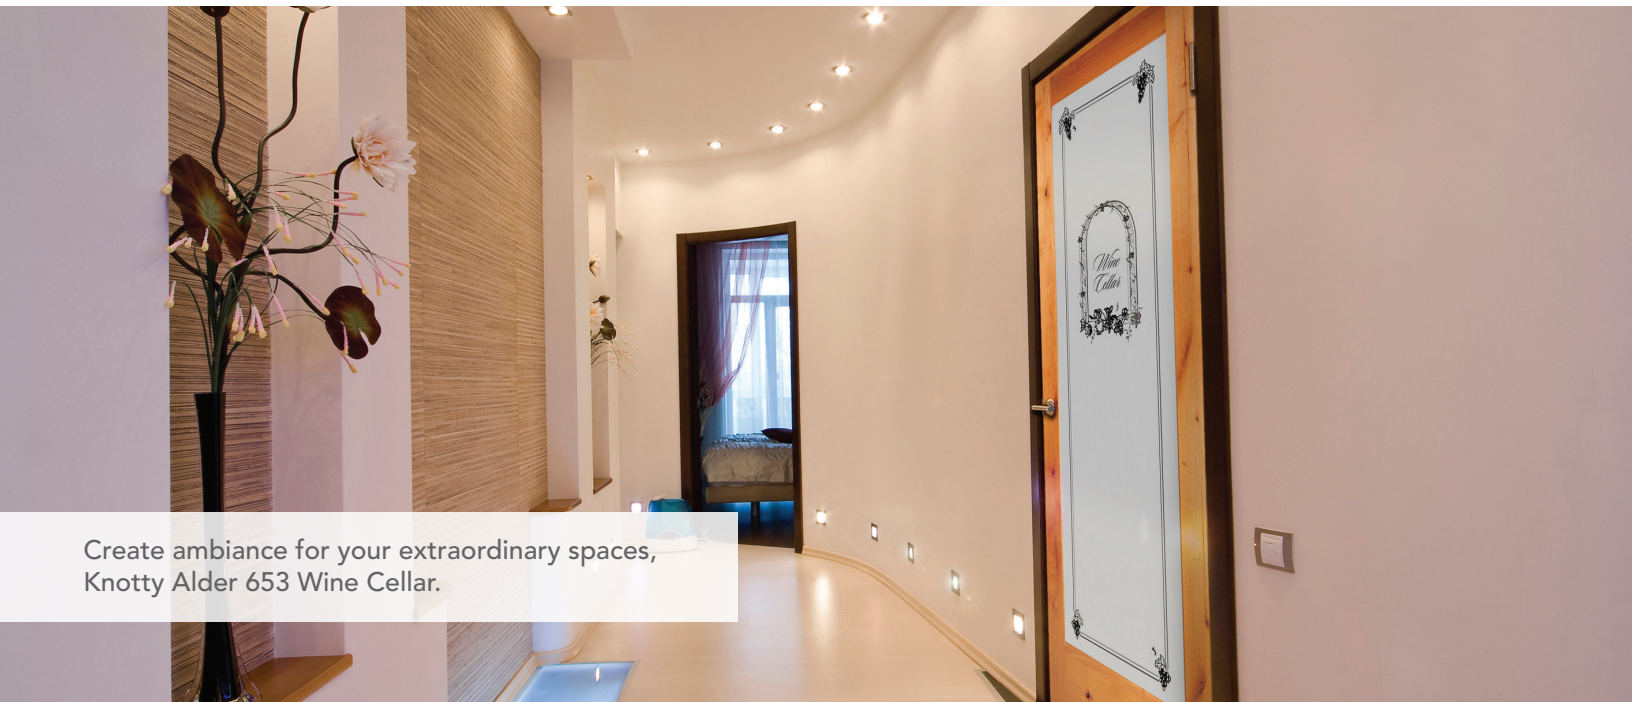

INTERIOR

DECORATIVE GLASS DOORS

SPECIFICATIONS

- 6'8", 7'0" and 8'0" heights
- 2'0" to 3'0" widths
- 1-3/8" and 1-3/4" thicknesses
- Clear V-Groove Single Glazed Glass

8'0" DOOR

All Decorative Glass Doors are available in 8'0" with panel options in all species.

*Not all sizes are available in all options.

Create ambiance for your extraordinary spaces,
Knotty Alder 653 Wine Cellar.