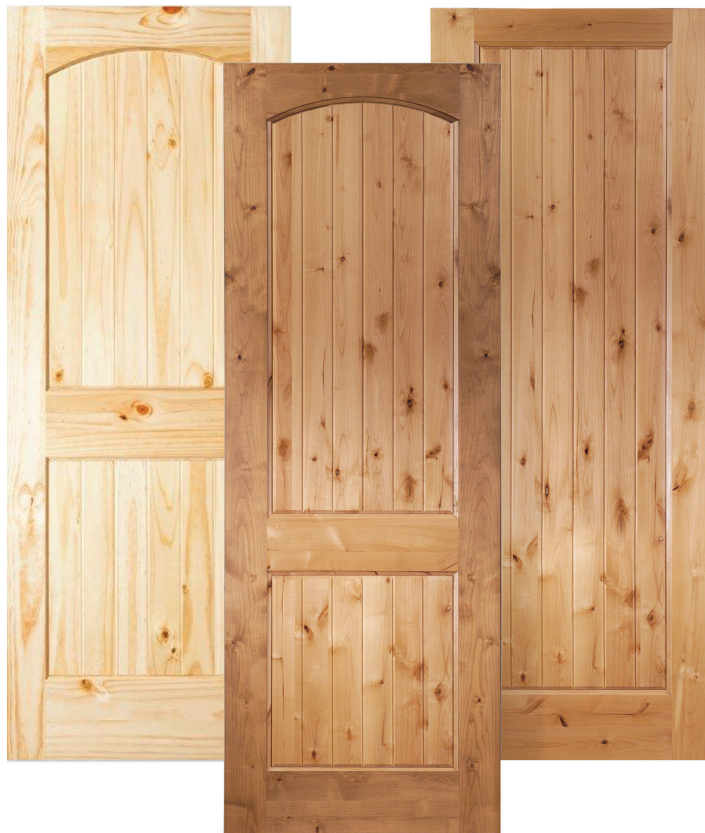

20
KAL

102
PON, KPN, PRM¹,
KAL

802
PON, KPN, PRM¹,
KAL

820
KAL

¹Specie is Primed Pine unless otherwise noted.

INTERIOR

FLAT PANEL DOORS

SPECIFICATIONS