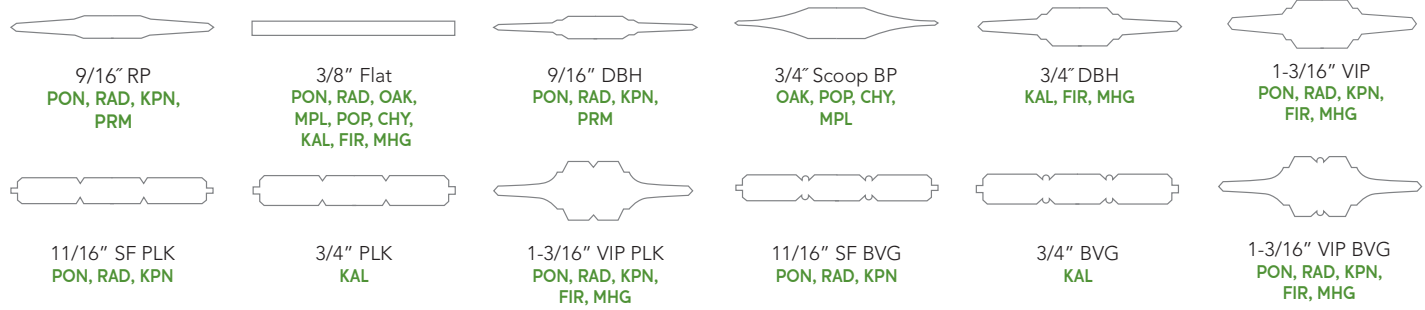

PF 742
PON, RAD, PRM¹

PF 782
PON, RAD, PRM¹

INTERIOR

BIFOLD DOORS

SPECIFICATIONS

- 6'8", 7'0" and 8'0" heights
- 2'0" to 6'0" widths
- 1-3/8" and 1-1/8" thicknesses
- Square and Arch Tops

PREMIUM: 1-3/8" thickness;
2-1/4" stiles with full scale rails

GALLERY: 1-1/8" thickness;
1-3/16" stiles with reduced rails;
6/8 and 7/0 heights

PREMIUM PANEL OPTIONS

GALLERY PANEL OPTIONS

GALLERY SERIES

RAISED PANEL

G106
PON, RAD, KPN,
PRM¹

G108
PON, RAD, KPN,
PRM¹

LOUVER