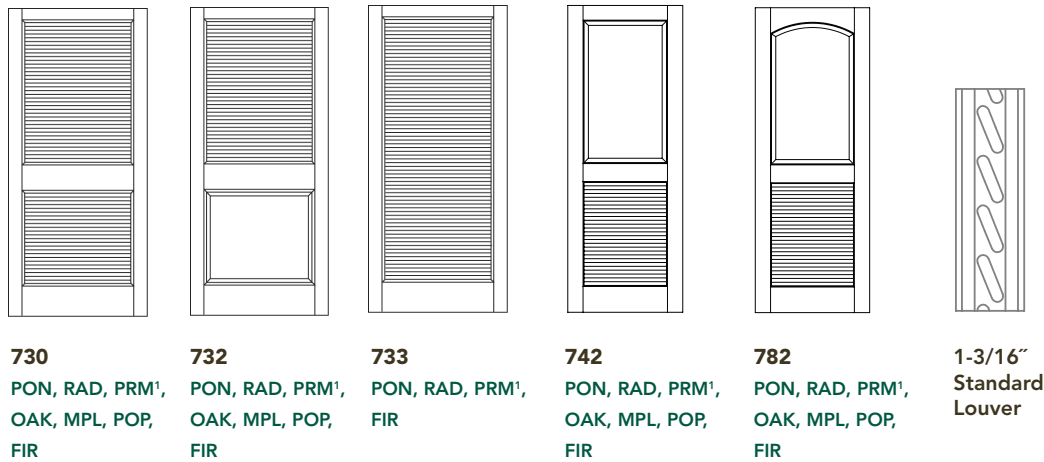

102 FP
4102

INTERIOR

LOUVER & CAFÉ DOORS

SPECIFICATIONS

- 6'8", 7'0" and 8'0" heights
- 1'0" to 3'0" widths
- 1-3/8" and 1-3/4" thicknesses

PANEL OPTIONS

STANDARD LOUVER

FALSE LOUVER

¹ Specie is manufactured with MDF skins and panels.

CAFÉ LOUVER

SPECIFICATIONS

- 3'3" height
- 2'0" to 3'0" widths
- 1-1/8" thickness

733 Café
RAD

PLANTATION LOUVER

P 730
RAD, PRM¹, OAK,
MPL, POP, FIR

P 732
RAD, PRM¹, OAK,
MPL, POP, FIR