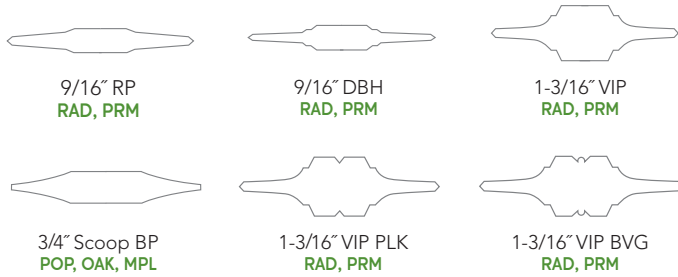

102 FP
4102

INTERIOR

LOUVER & CAFÉ DOORS

SPECIFICATIONS

- 6'8", 7'0" and 8'0" heights
- 1'0" to 3'0" widths
- 1-3/8" and 1-3/4" thicknesses

PANEL OPTIONS

STANDARD LOUVER

FALSE LOUVER

¹ Specie is manufactured with MDF skins and panels.

CAFÉ LOUVER

SPECIFICATIONS

- 3'3" height
- 2'0" to 3'0" widths
- 1-1/8" thickness

733 Café
RAD

PLANTATION LOUVER

P 730
RAD, PRM¹, OAK,
MPL, POP, FIR

P 732
RAD, PRM¹, OAK,
MPL, POP, FIR