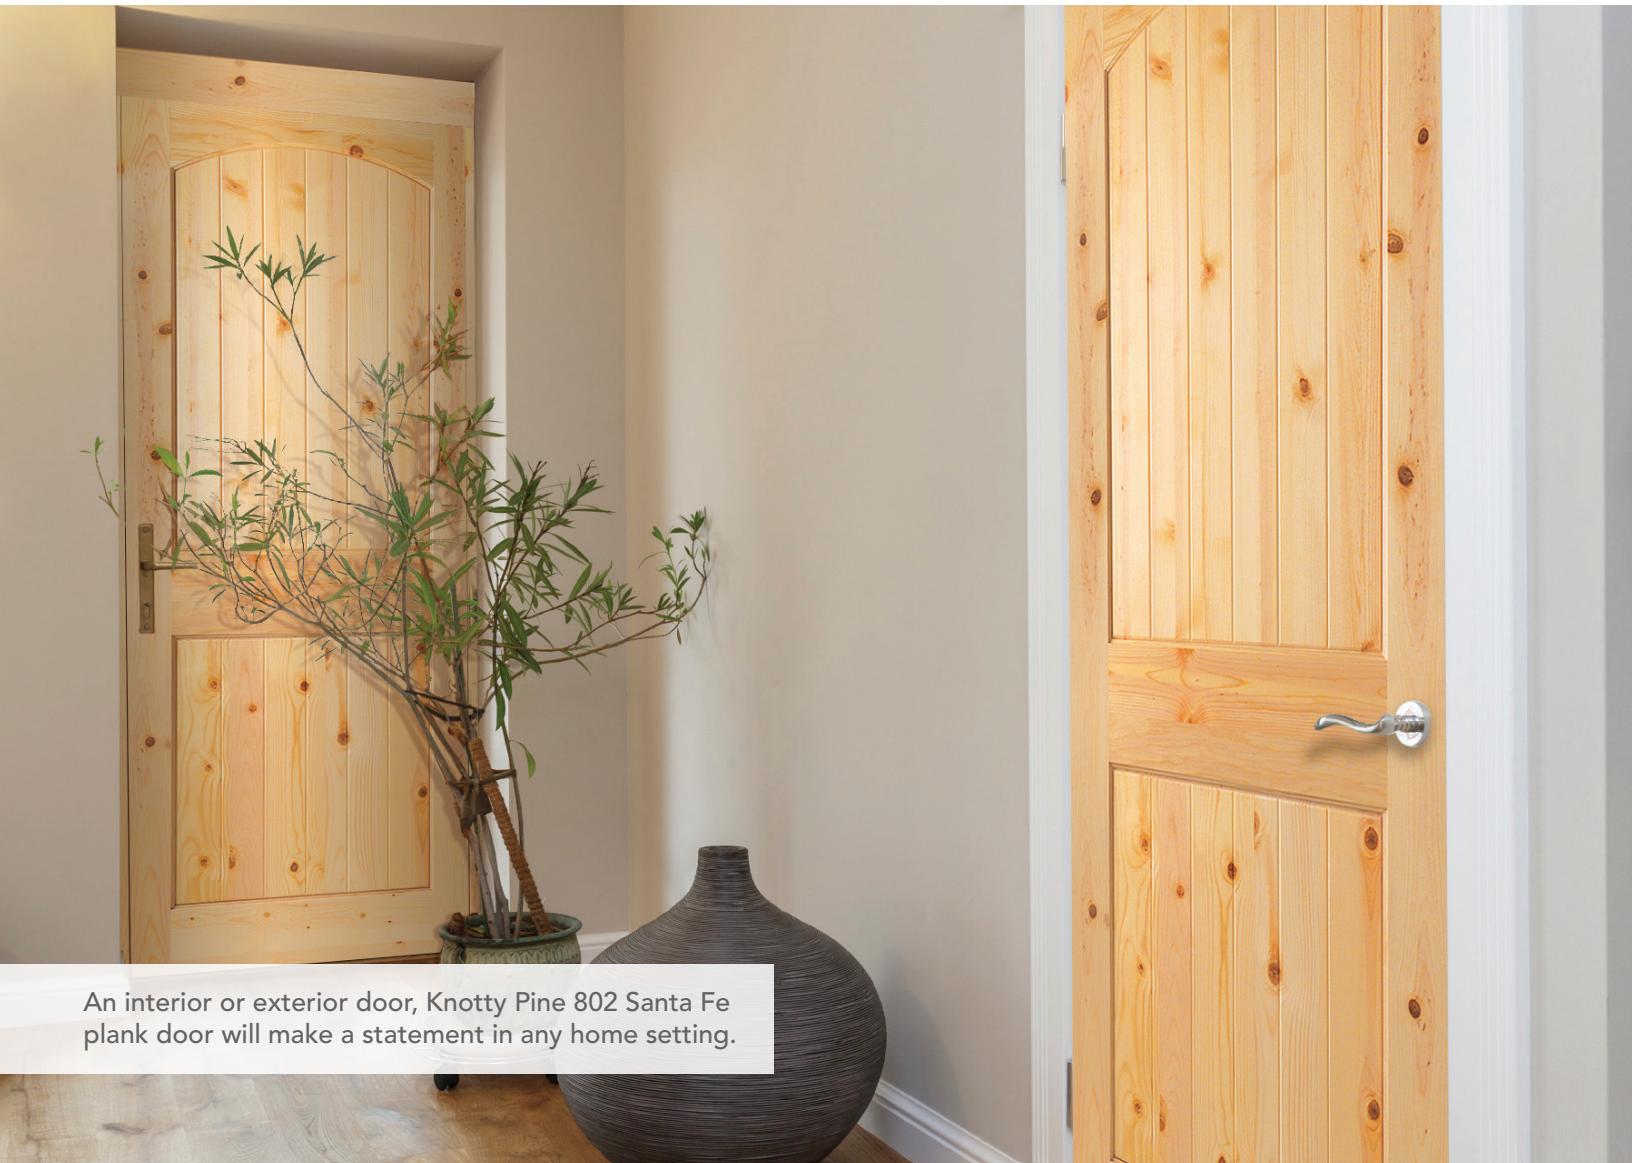

PANEL OPTIONS

1 1/16" SF PLK
PON, KPN, PRM

3/4" PLK
KAL

1-1/8" SRP
KAL

1 1/16" SF BVG
PON, KPN, PRM

3/4" BVG
KAL

1-1/8" SRB
KAL

An interior or exterior door, Knotty Pine 802 Santa Fe plank door will make a statement in any home setting.